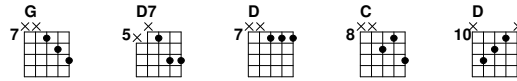

JUST A CLOSER WALK WITH THEE

Traditional - Key of G

Arranged by Tom Macomber
© 2010 Walkin' on Water Pub

G **D7**

T I M T M I T M T I T T T T I M T M I T M

D

I T M I T M T M I T M I T I M T M T M I T

G

I T I M T I T M M T T T M T I M T I M T M T I T I T M T

C **G**

M T I T M T I M T I M T I T M T I M T M I M T

D **G**

I M I T M T M T I M T I M T I T

There is some single string playing in measures 2, 11 and 14

This arrangement has passages where the same tone is played in succession, usually on different strings