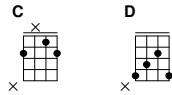

I'LL BE SOMEWHERE LISTENING

Traditional - Key of G

Arranged by Tom Macomber
© 2010 Walkin' on Water Pub
www.wowrec.com

G **C**

0 0 0 | 0 0 0 | 0 2 1 2

4 4 0 0 2 | Sl 2→4 0 0 0 3-2 0 | 0 0 1 2 1 2

I T M T M T M | T I M T M I T I | T I T M T M T M

G **D**

0 0 0 0 | 0 0 0 0 | 4 4 4 4

0 0 0 0 | Sl 3→4 0 0 Po 3-2 0 | 0 0 0 0 | 2 3 4 4 3 2

T M T I M I T I | T I T M T I T M | T I M T M I T M

G

3 4 1 4 1 4 | 0 0 0 0 | 0 0 0 0

4 0 0 0 | Sl 3→4 0 0 Po 3-2 0 | 0 0 0 2