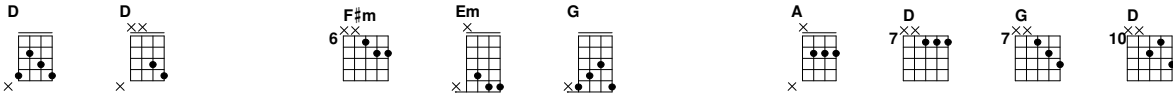

'TIS SO SWEET

Traditional - Key of D

Arranged by Tom Macomber

© 2010 Walkin' on Water Pub

www.wowrec.com

Musical notation for measures 1-3. Chords: D, G. Lyrics: M I T I M I T I M I T M I T I M T T M T M T M

Musical notation for measures 4-6. Chords: D, F#m. Lyrics: T I M I T M I M I T I T M I T M T M I T M I T M

Musical notation for measures 7-9. Chords: Em, G, A, D. Lyrics: I M T M I M T M I M T I M T I T M I T I M I T I

Musical notation for measures 10-12. Chords: G, D. Lyrics: M I T M I T I M T T M T M T M T M T I M I T M I M

Musical notation for measures 13-15. Chords: Em, D, A. Lyrics: I T I T M I T M T M I T M I T M I M T M I M T M

25 **D** **G**

M I T I M I T I M I T M I T M T M I T M I T I M

28 **D** **Em**

T I M I T M I M I T I T M I T M T M I T M I T M

31 **D** **A** **D**

I M T M I M T M T M T M T M

This song is in the key of D and is played in standard open G tuning.